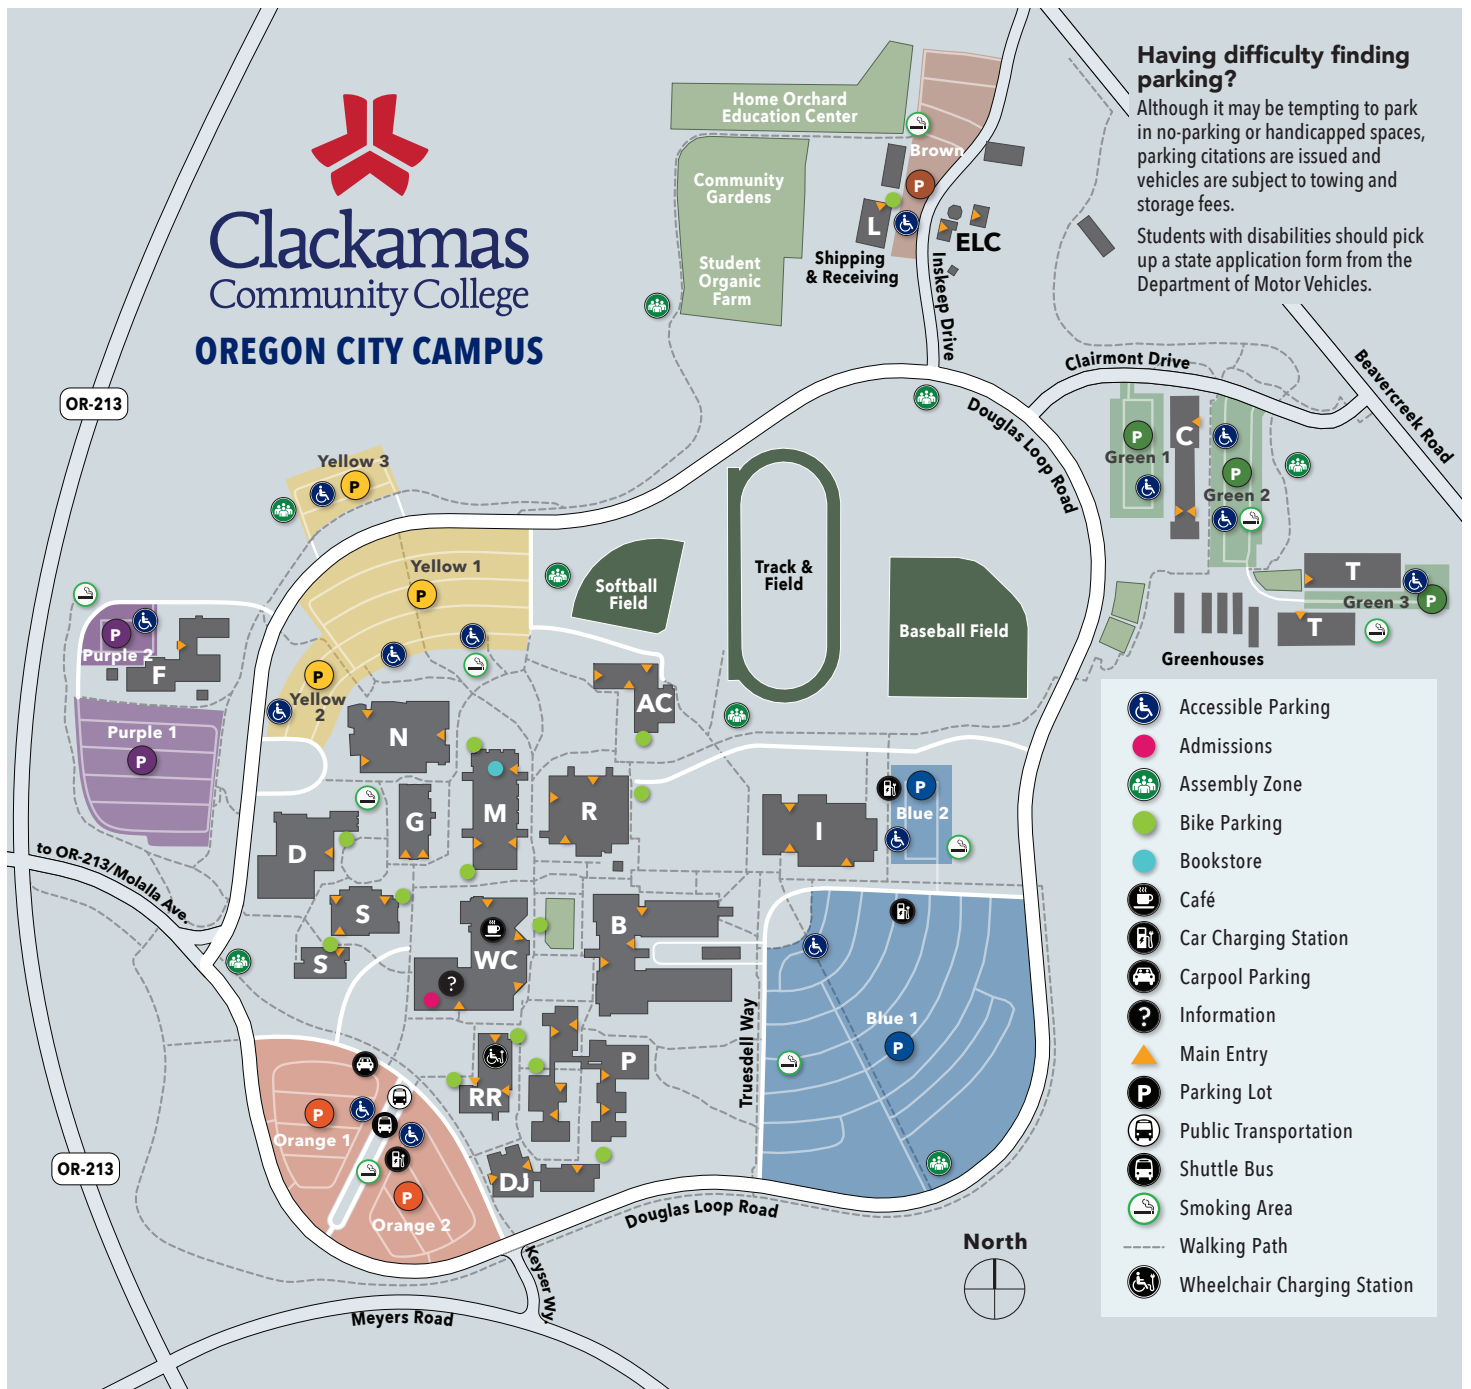

Clackamas Community College

OREGON CITY CAMPUS

BUILDING CODES and SERVICES

Art Center (AC)

Barlow Hall (B)
• Human Resources

Clairmont Hall (C)

DeJardin Hall (DJ)

Dye Learning Resource Center (D)

- Academic Computer Lab
- Library
- Moodle Help
- Tutoring

Environmental Learning Center (ELC)

Family Resource Center (F)

- Child Development Center

Gregory Forum (G)

Holden Industrial Technology Center (I)

Lewelling (L)

- Campus Services
- Shipping & Receiving

McLoughlin Hall (M)

- Bookstore
- College Safety

Niemeyer Center (N)

- Alexander Art Gallery
- Osterman Theatre

Pauling Center (P)

- Connections with Business and Industry
- Workforce Services

Randall Hall (R)

- Athletics Center

Roger Rook Hall (RR)

- Foundation
- President's Office

Streeter Hall (S)

- Online Learning & Educational Technology

Training Center (T)

Wacheno Welcome Center (WC)