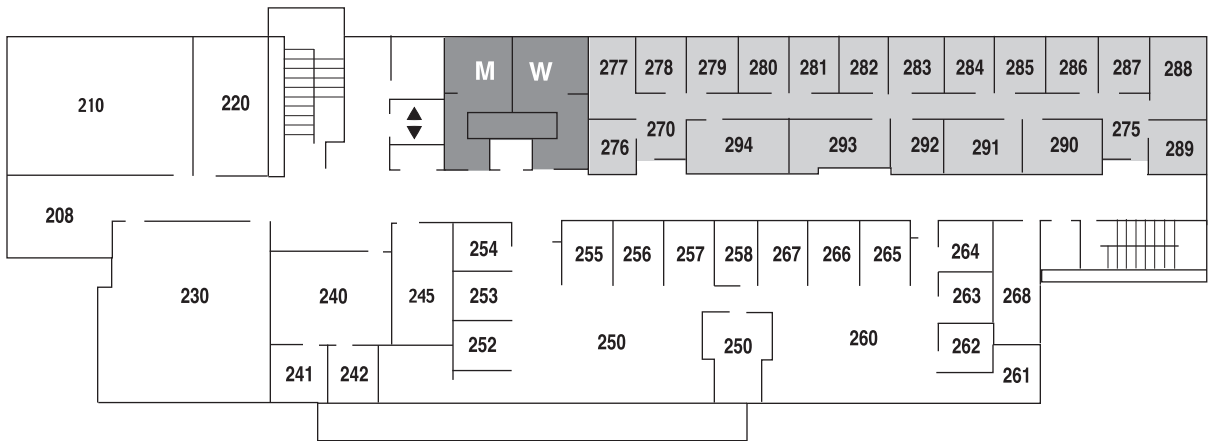

HARMONY WEST
 7726 S.E. Harmony Road
 Milwaukie, OR 97222
 503-594-0620

Level One

Level Two

Level Three

restroom
 staff office
 classroom
 building entrance
 elevator

HARMONY EAST
 7738 S.E. Harmony Road
 Milwaukie, OR 97222
 503-594-0620

Level One

Level Two

Level Three

restroom
 staff office
 classroom
 building entrance
 elevator