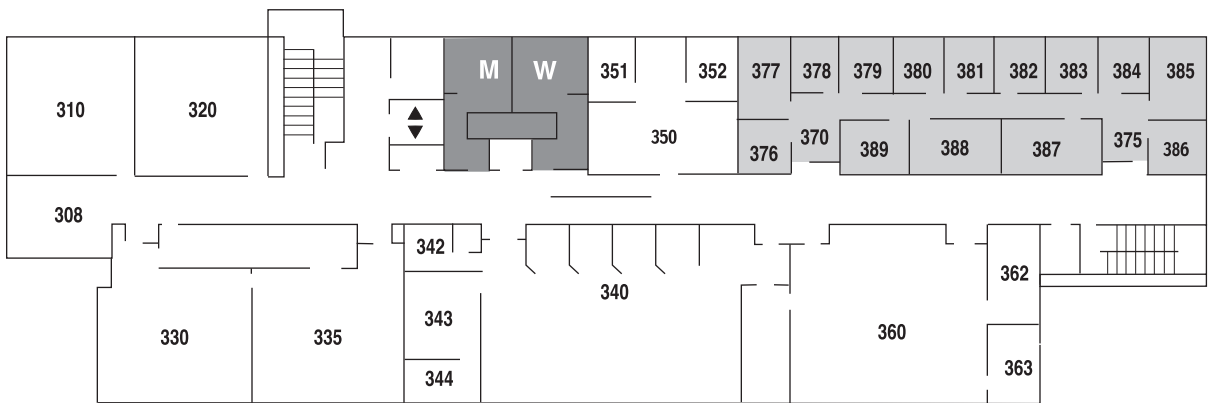

HARMONY WEST
 7726 S.E. Harmony Road
 Milwaukie, OR 97222
 503-594-0620

Level One

Level Two

Level Three

restroom
 staff office
 classroom
 building entrance
 elevator

HARMONY EAST
 7738 S.E. Harmony Road
 Milwaukie, OR 97222
 503-594-0620

Level One

Level Two

Level Three

restroom
 staff office
 classroom
 building entrance
 elevator