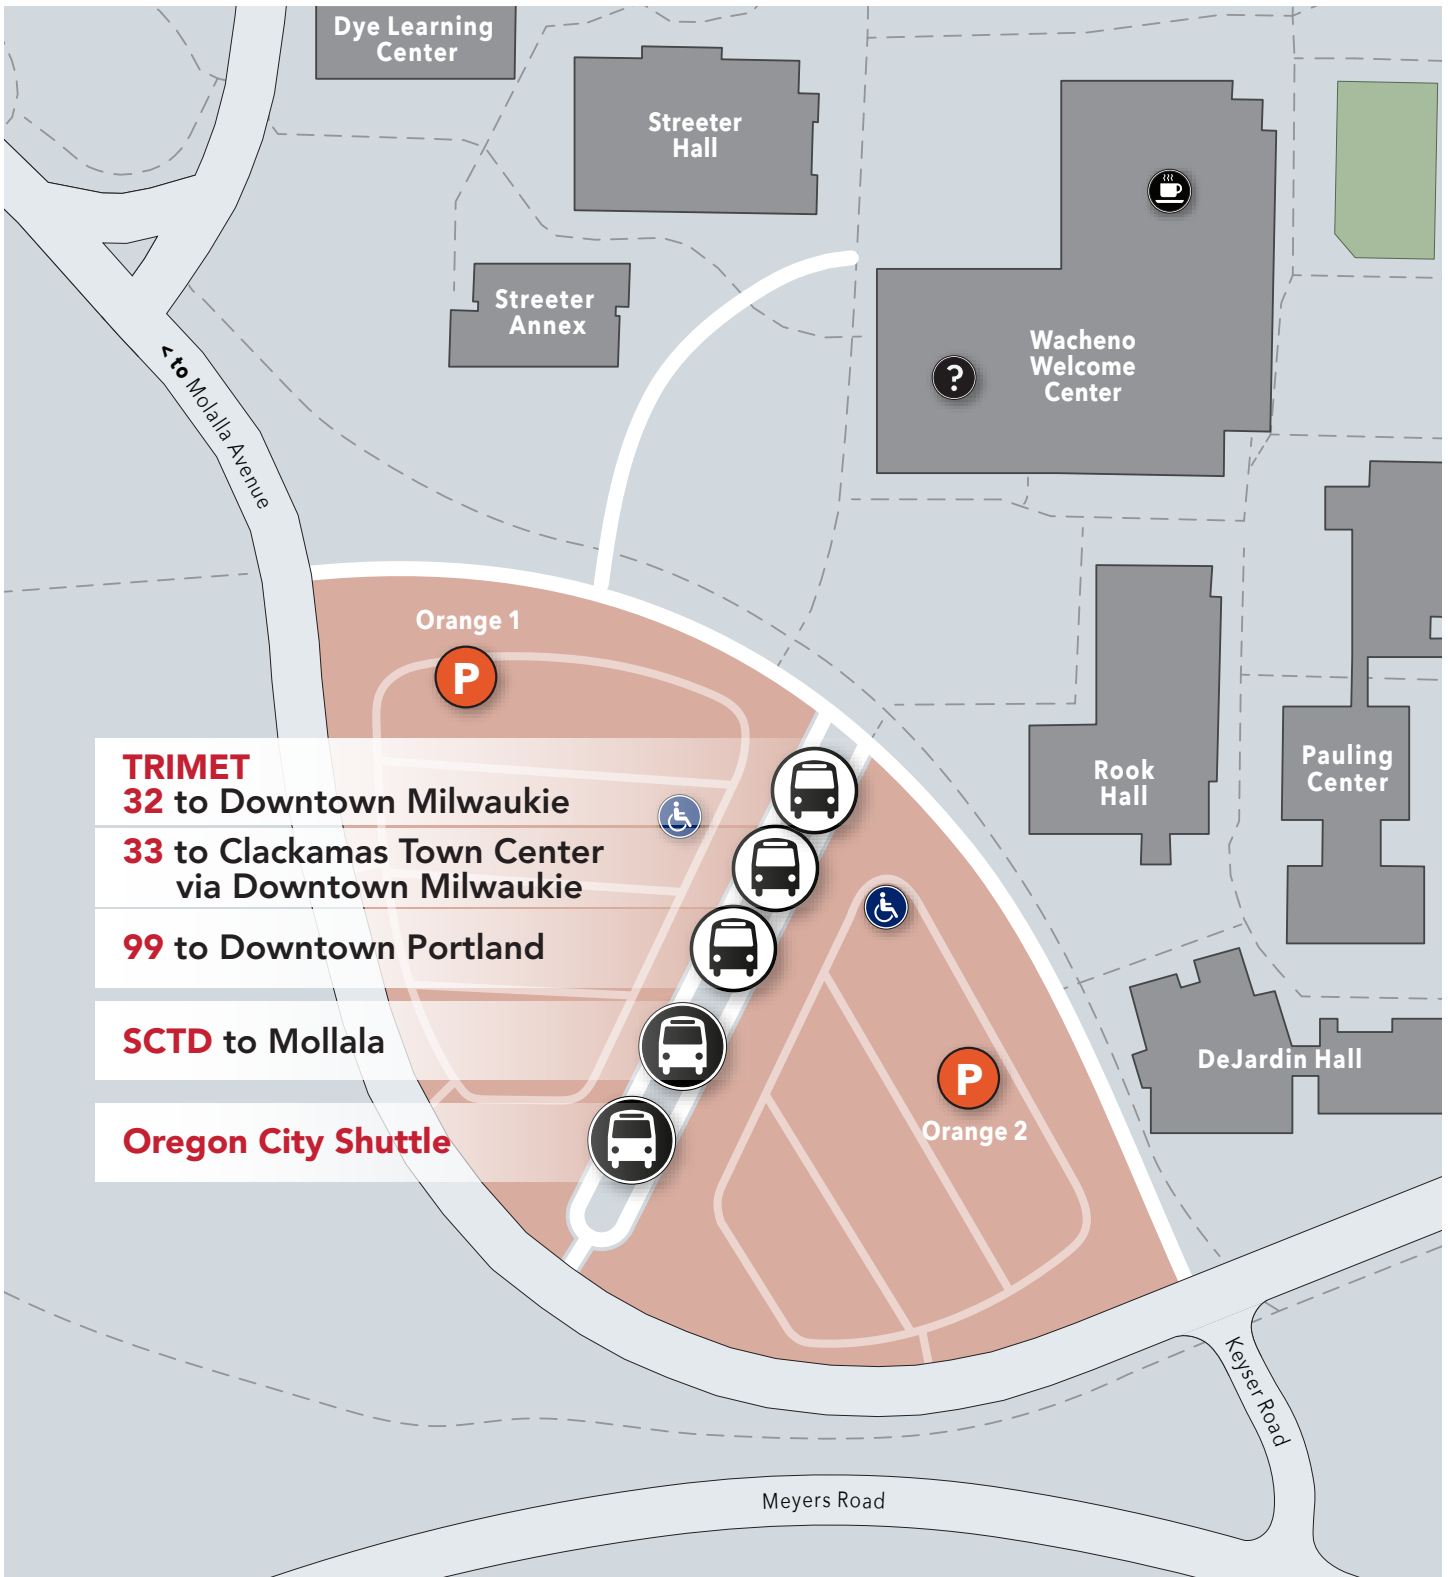

Oregon City Campus Transit Center Map

To find out more information about planning your route and free/reduced TriMet passes, visit www.clackamas.edu/transportation.